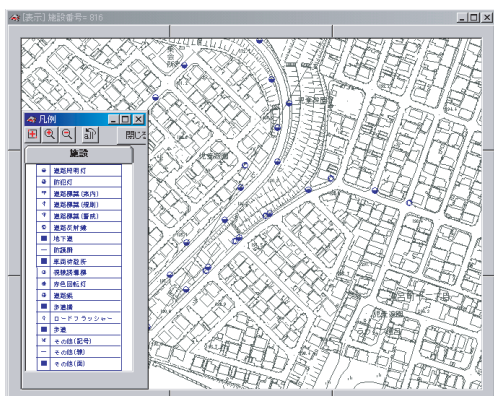

Road facilities management system

Excellent performance and ease of use for all road-facilities management needs.

A centralized digital management solution for public road facilities, such as lighting, traffic signs, traffic mirrors, etc., enabling rapid querying and displaying and editing of road facility data.

Main screen

Facility maintenance data

Facility maintenance data list

Facilities list

Facilities map

年度別施設管理件数表
平成12年度施設管理件数表 平成17年05月17日 調査

施設名	新規		保守・整備		点検 件数	要望・苦情 件数
	件数	金額	件数	金額		
道路反射鏡	29					44
合計	29					44

集計印刷 中止 新規一覧 整備一覧 要望一覧

Facility summary sheet

Features

Easy data input

- New facility data input with minimal number of keystrokes
- Physical documents scanned and added in digital format to the relevant facility (Direct upload from digital camera possible)
- Facility location set on map through simple point-and-click procedure

Search

- By facility number
- All facilities
- Map-based search
- By location

Data display

- Facility detailed data
- Facility maintenance history

Output

- Maintenance record sheet, maintenance summary sheet
- Current map display
- Facility accompanying documents and pictures