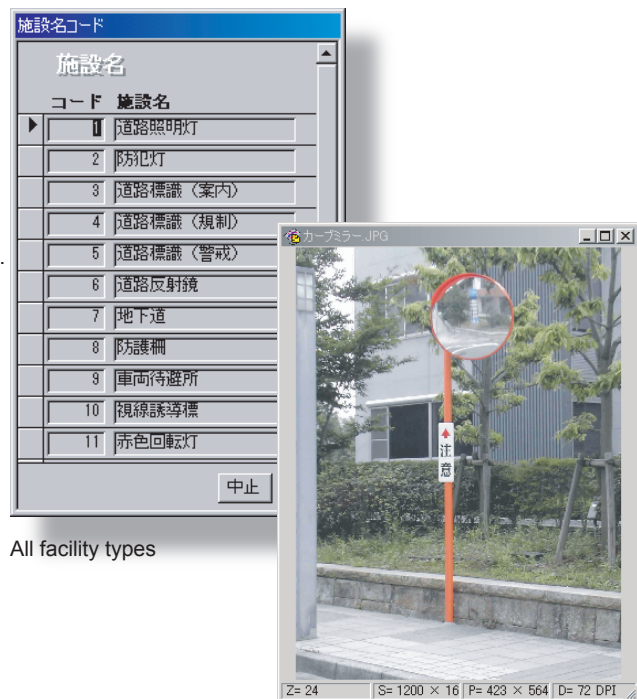

Functionality

Map display

- Vector and raster data overlay
- Zooming and panning
- Data highlighting

Data Input

- Facility data creation
- Facility data editing and deletion
- Facility maintenance data input
- Facility location input/editing/deletion
- Facility accompanying documents/pictures input

Search

- By facility number
- All facilities
- Map-based search
- By location

Data display

- Facility detailed data
- Facility maintenance history

Output

- Maintenance record sheet, maintenance summary sheet
- Current map display
- Facility accompanying documents and pictures

All facility types

Facility picture

System requirements

Microsoft Windows XP or higher.