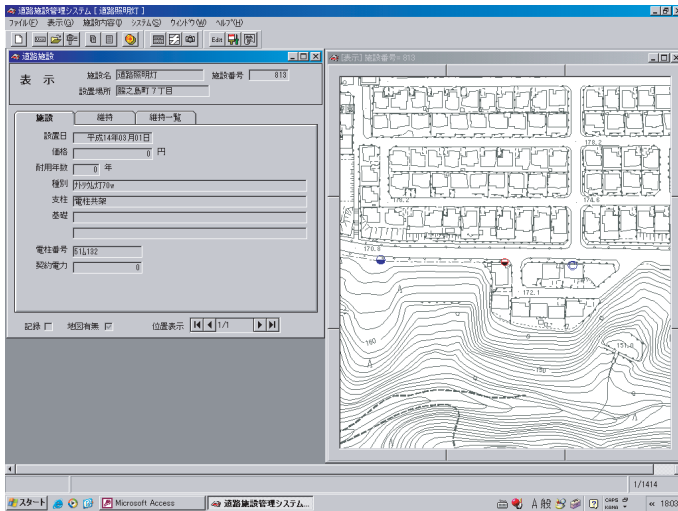

Road facilities management system

Excellent performance and ease of use for all road-facilities management needs.

A centralized digital management solution for public road facilities, such as lighting, traffic signs, traffic mirrors, etc., enabling rapid querying and displaying and editing of road facility data.

Main screen

Facility maintenance data

Facility maintenance data list

Facilities list

Facilities map

年度別施設管理件数表
平成12年度施設管理件数表 平成17年05月17日 調査

施設名	新規		保守・整備		点検 件数	要望・苦情 件数
	件数	金額	件数	金額		
道路反射鏡	29					44
合計	29					44

集計印刷 中止 新規一覧 整備一覧 要望一覧

Facility summary sheet

Features

Easy data input

- New facility data input with minimal number of keystrokes
- Physical documents scanned and added in digital format to the relevant facility (Direct upload from digital camera possible)
- Facility location set on map through simple point-and-click procedure

Functionality

Map display

- Vector and raster data overlay
- Zooming and panning
- Data highlighting

Data Input

- Facility data creation
- Facility data editing and deletion
- Facility maintenance data input
- Facility location input/editing/deletion
- Facility accompanying documents/pictures input