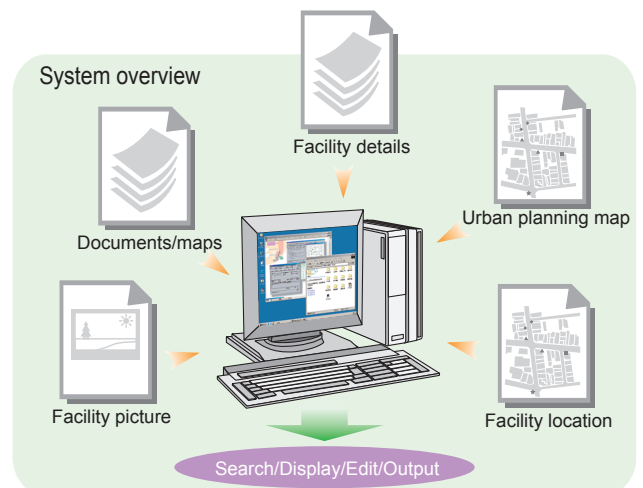

Road facilities management system

Excellent performance and ease of use for all road-facilities management needs.

A centralized digital management solution for public road facilities, such as lighting, traffic signs, traffic mirrors, etc., enabling rapid querying and displaying and editing of road facility data.

Main screen

Facility maintenance data

Facility maintenance data list

Facilities list

Facilities map

年度別施設管理件数表
平成12年度施設管理件数表 平成17年05月17日 調査

施設名	新規		保守・整備		点検 件数	要望・苦情 件数
	件数	金額	件数	金額		
道路反射鏡	29					44
合計	29					44

集計印刷 中止 新規一覧 整備一覧 要望一覧

Facility summary sheet

Features

Easy data input

- New facility data input with minimal number of keystrokes
- Physical documents scanned and added in digital format to the relevant facility (Direct upload from digital camera possible)
- Facility location set on map through simple point-and-click procedure

Functionality

Map display

- Vector and raster data overlay
- Zooming and panning
- Data highlighting

Data Input

- Facility data creation
- Facility data editing and deletion
- Facility maintenance data input
- Facility location input/editing/deletion
- Facility accompanying documents/pictures input