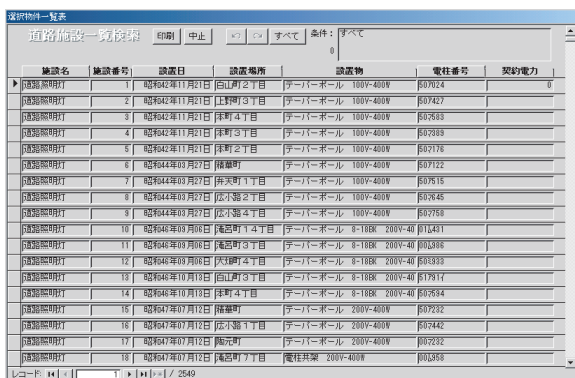

Road facilities management system

Excellent performance and ease of use for all road-facilities management needs.

A centralized digital management solution for public road facilities, such as lighting, traffic signs, traffic mirrors, etc., enabling rapid querying and displaying and editing of road facility data.

Main screen

Facility maintenance data

Facility maintenance data list

Facilities list

Facilities map

年度別施設管理件数表
平成12年度施設管理件数表 平成17年05月17日 調査

施設名	新規		保守・整備		点検 件数	要望・苦情 件数
	件数	金額	件数	金額		
道路反射鏡	29					44
合計	29					44

集計印刷 中止 新規一覧 整備一覧 要望一覧

Facility summary sheet

Features

Easy data input

- New facility data input with minimal number of keystrokes
- Physical documents scanned and added in digital format to the relevant facility (Direct upload from digital camera possible)
- Facility location set on map through simple point-and-click procedure